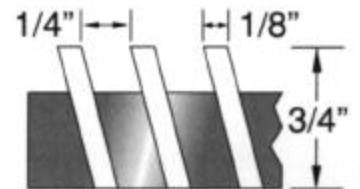

AG 40 Core Only