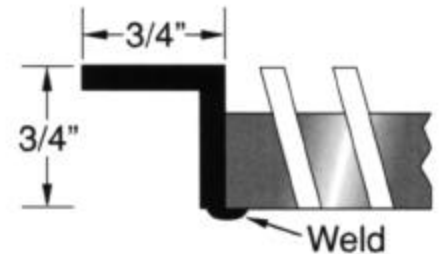

AG 40 B Frame