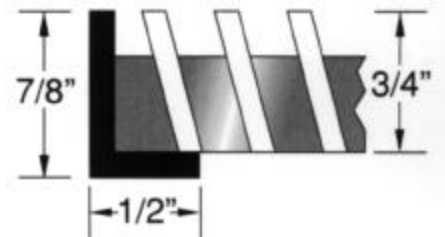

AG 40 A Frame