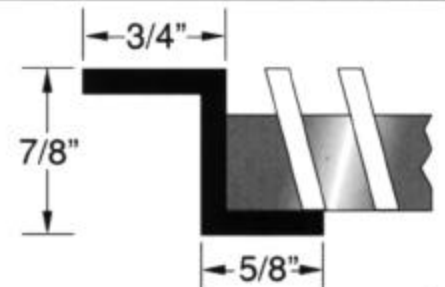

AG 40 C Frame

MATERIALS

Aluminum
Brass
Bronze
Stainless Steel

FINISHES

Satin, Mirror Polish, Primed, Anodized Colors, Baked Enamel Colors
Satin, Mirror Polish, Statuary Bronze
Satin, Mirror Polish, Statuary Bronze
Satin, Mirror Polish

For more information call 718-832-1200